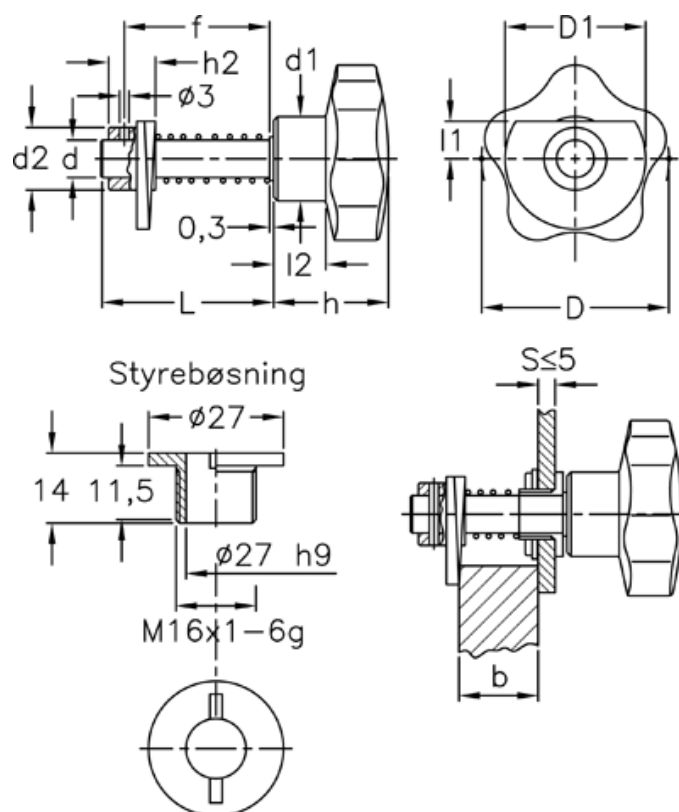

Article number: 2310068335

Description: E+G Latch-type knob
VCK.362/50-1+G-D-INOX

Measures

D = 50

d = 12

D1 = 45

d1 = 25

d2 = 20

f = S + b + 11 mm

h = 33

h2 = 15

Hole size = 16 H9

L = 46

l1 = 12

l2 = 14

S+b door thickness S=5 mm = 25-28,5